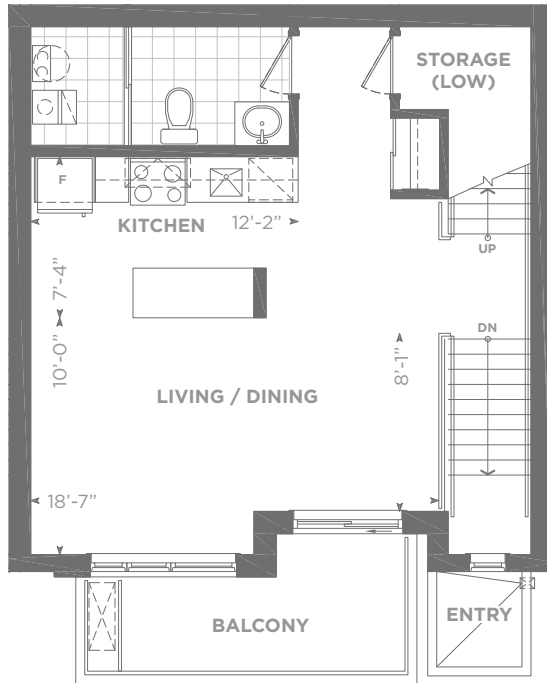

Daniels Keelesdale

BY THE EGLINTON LRT

Model C

Two Storey, Two Bedroom

Suite area: 1,182 sq. ft.
Outdoor area: 74 sq. ft.
Total area: 1,256 sq. ft.

2ND FLOOR

3RD FLOOR

Suite area: 1,182 sq. ft.
Outdoor area: 34 sq. ft.
Total area: 1,216 sq. ft.

Suite measurements above apply only to units P204 & P209.

BUILDING P

2ND FLOOR

2ND FLOOR

3RD FLOOR

3RD FLOOR