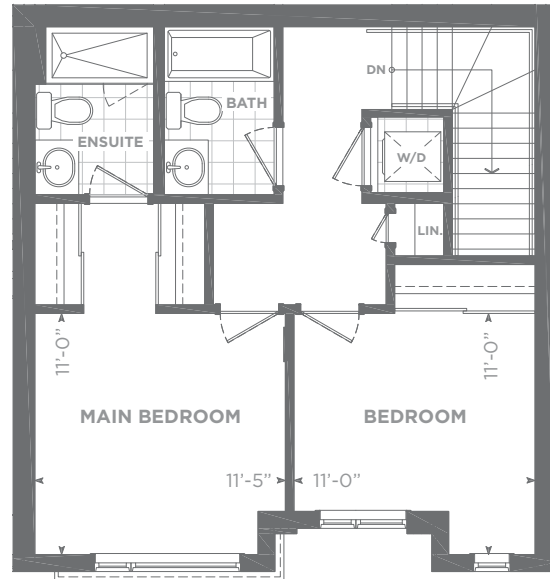

Daniels Keelesdale

BY THE EGLINTON LRT

Model C

Two Storey, Two Bedroom

Suite area: 1,182 sq. ft.
Outdoor area: 74 sq. ft.
Total area: 1,256 sq. ft.

2ND FLOOR

3RD FLOOR

Suite area: 1,182 sq. ft.
Outdoor area: 34 sq. ft.
Total area: 1,216 sq. ft.

Suite measurements above apply only to units P204 & P209.

BUILDING P

2ND FLOOR

2ND FLOOR

3RD FLOOR

3RD FLOOR