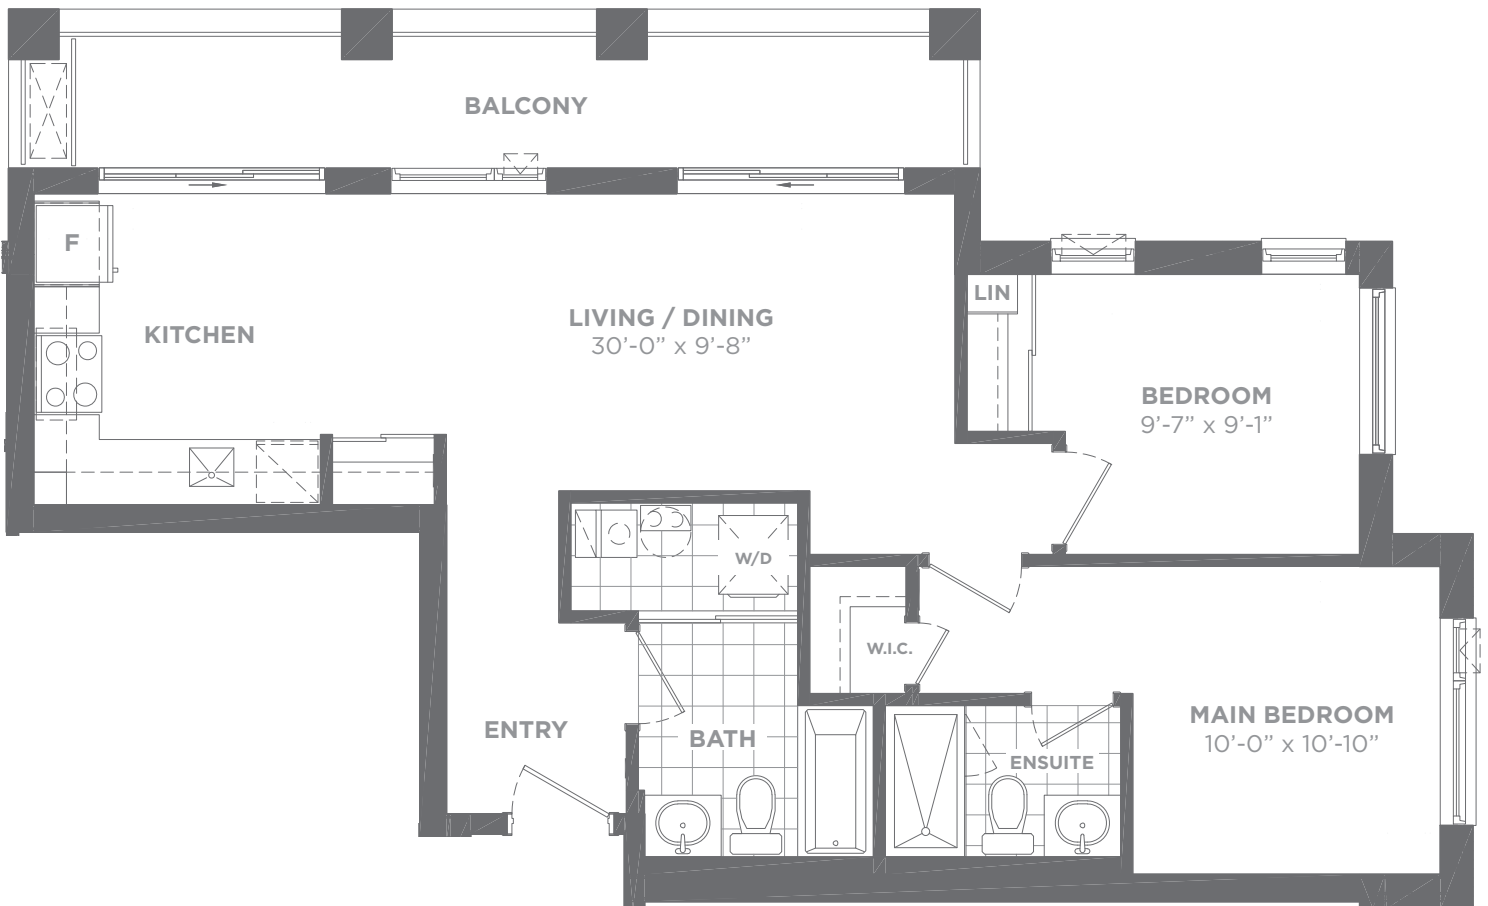

# The Jackson

Boutique 6-Storey  
Condominium Suites

Two Bedroom

2K (B.F.)

Suite area: 876 sq. ft.  
Outdoor area: 127 sq. ft.  
**Total area: 1,003 sq. ft.**

## BUILDING A

2ND FLOOR

FLOORS 3 - 6