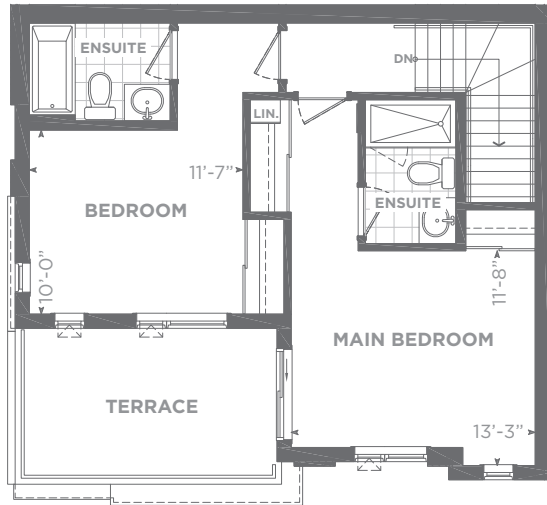

Suite area: 1,349 sq. ft.
 Outdoor area: 186 sq. ft.
Total area: 1,535 sq. ft.

2ND FLOOR

3RD FLOOR

BUILDING K

2ND FLOOR

3RD FLOOR

BUILDING L

2ND FLOOR

3RD FLOOR