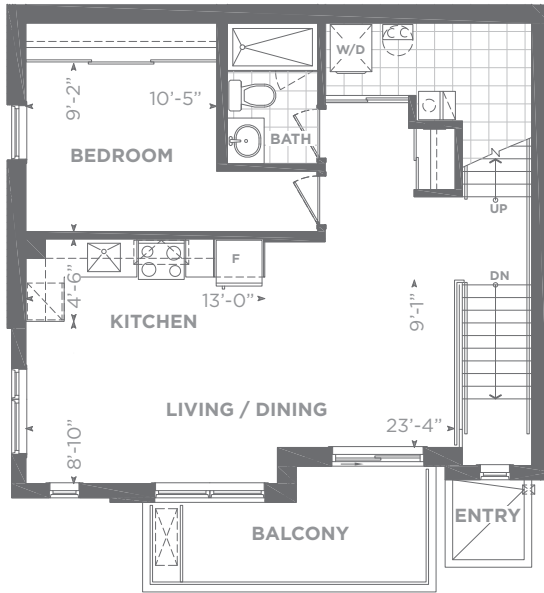

Suite area: 1,349 sq. ft.
 Outdoor area: 186 sq. ft.
Total area: 1,535 sq. ft.

2ND FLOOR

3RD FLOOR

BUILDING K

2ND FLOOR

3RD FLOOR

BUILDING L

2ND FLOOR

3RD FLOOR