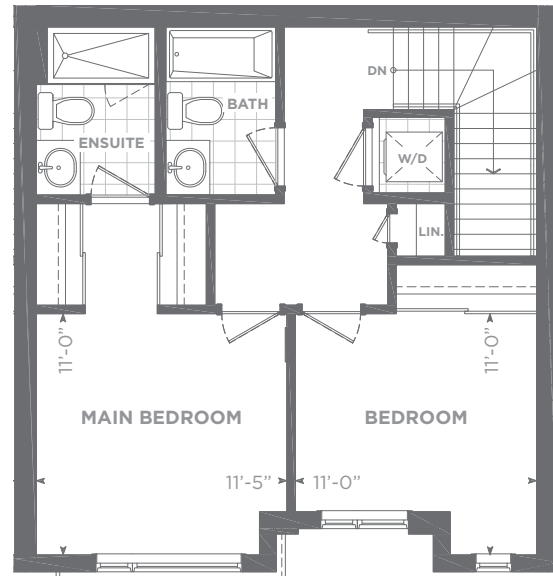

Suite area: 1,182 sq. ft.
 Outdoor area: 74 sq. ft.
Total area: 1,256 sq. ft.

2ND FLOOR

3RD FLOOR

BUILDING K

2ND FLOOR

3RD FLOOR

BUILDING L

2ND FLOOR

3RD FLOOR