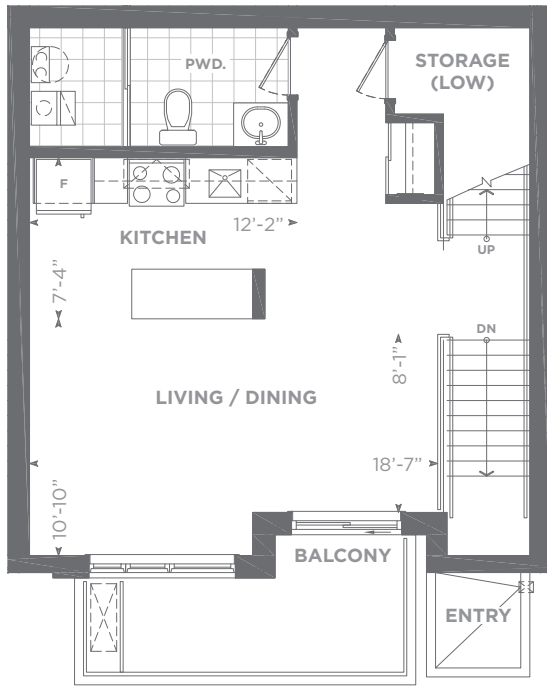

Suite area: 1,182 sq. ft.
 Outdoor area: 74 sq. ft.
Total area: 1,256 sq. ft.

2ND FLOOR

3RD FLOOR

BUILDING K

2ND FLOOR

3RD FLOOR

BUILDING L

2ND FLOOR

3RD FLOOR