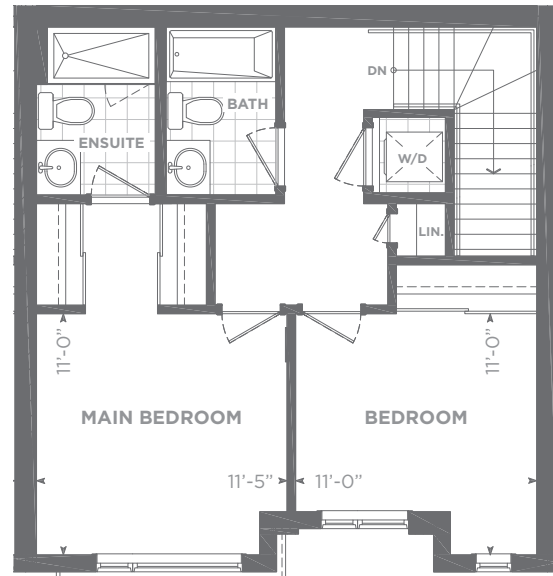

Suite area: 1,182 sq. ft.
 Outdoor area: 34 sq. ft.
Total area: 1,216 sq. ft.

2ND FLOOR

3RD FLOOR

BUILDING K

BUILDING L

2ND FLOOR

2ND FLOOR

3RD FLOOR

3RD FLOOR