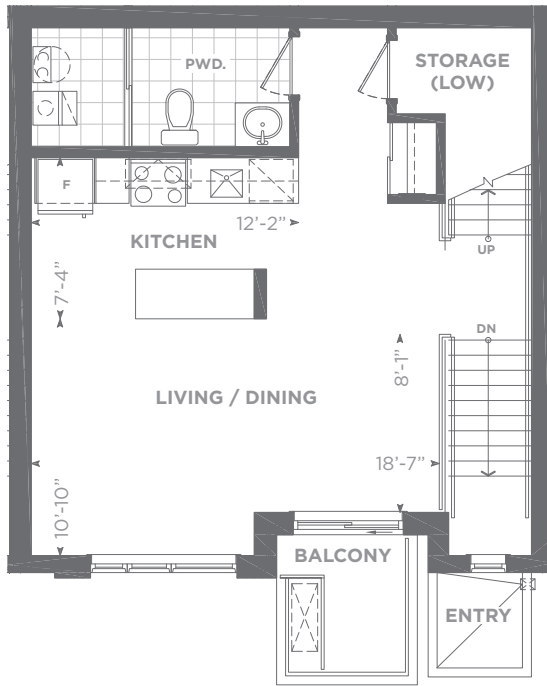

Suite area: 1,182 sq. ft.
 Outdoor area: 34 sq. ft.
Total area: 1,216 sq. ft.

2ND FLOOR

3RD FLOOR

BUILDING K

BUILDING L

2ND FLOOR

2ND FLOOR

3RD FLOOR

3RD FLOOR