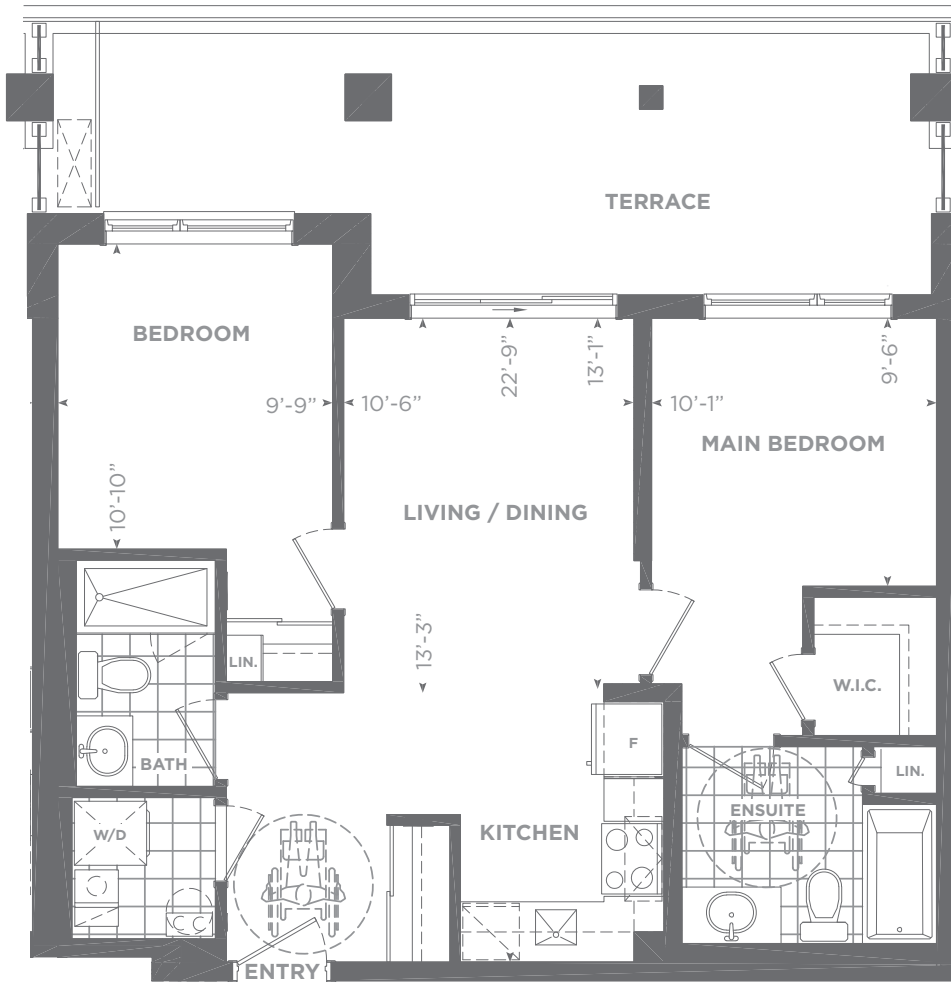

Suite area: 808 sq. ft.
 Outdoor area: 256 sq. ft.
Total area: 1,064 sq. ft.

BUILDING J