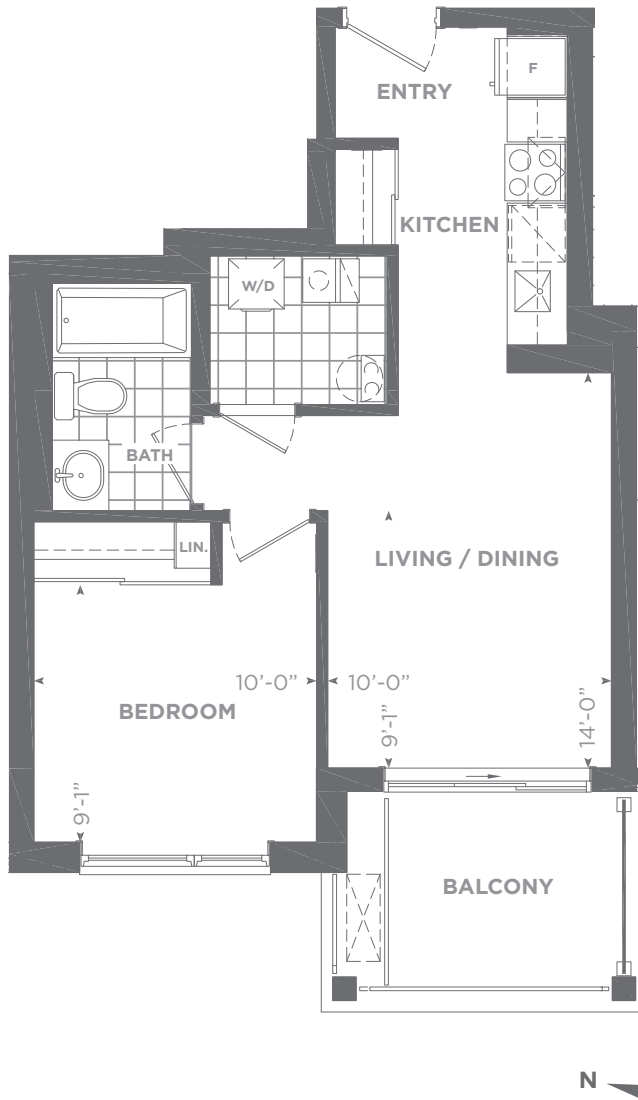

Suite area: 521 sq. ft.  
 Outdoor area: 68 sq. ft.  
**Total area: 589 sq. ft.**

FLOOR 5

FLOORS 2-4

FLOORS 2-4