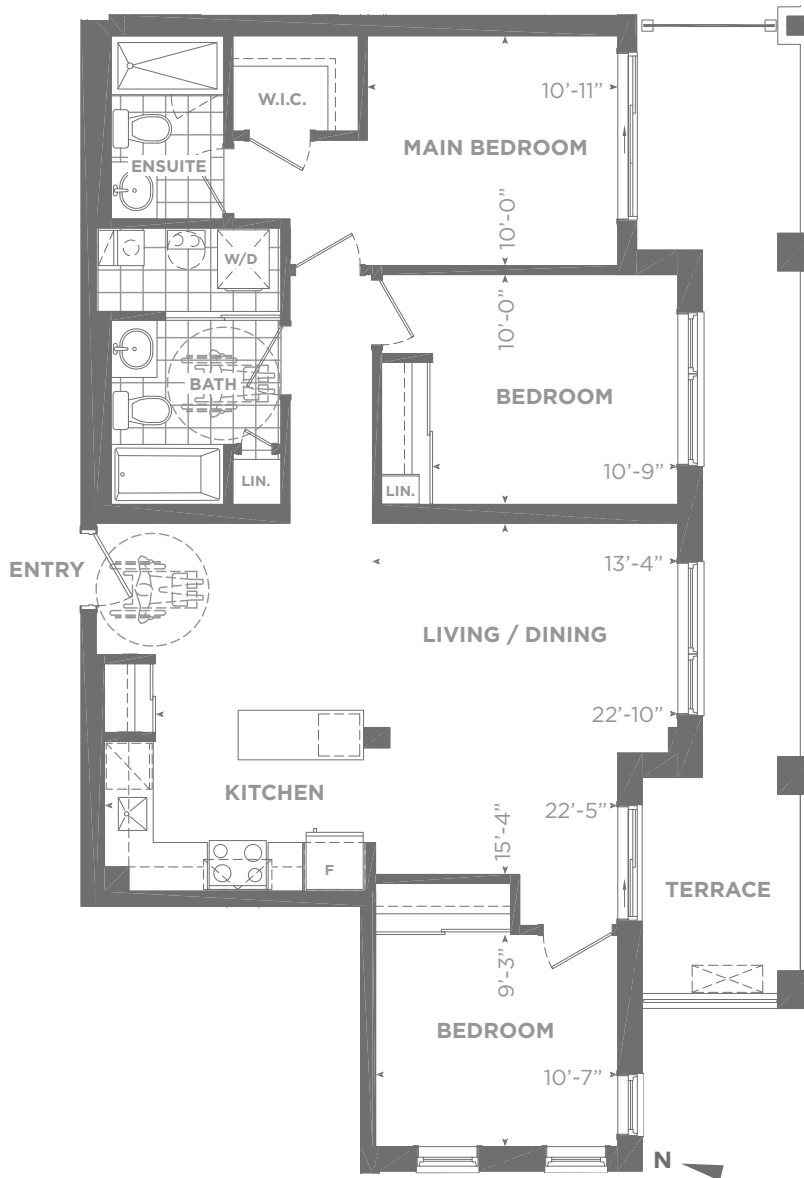

# Daniels Keelesdale

BY THE EGLINTON LRT

Condominium Suites

**Model 3C (B.F.)**

Three Bedroom

Suite area: 1,143 sq. ft.  
Outdoor area: 229 sq. ft.  
**Total area: 1,372 sq. ft.**

Terrace on ground floor  
of Building J is 325 sq.ft.