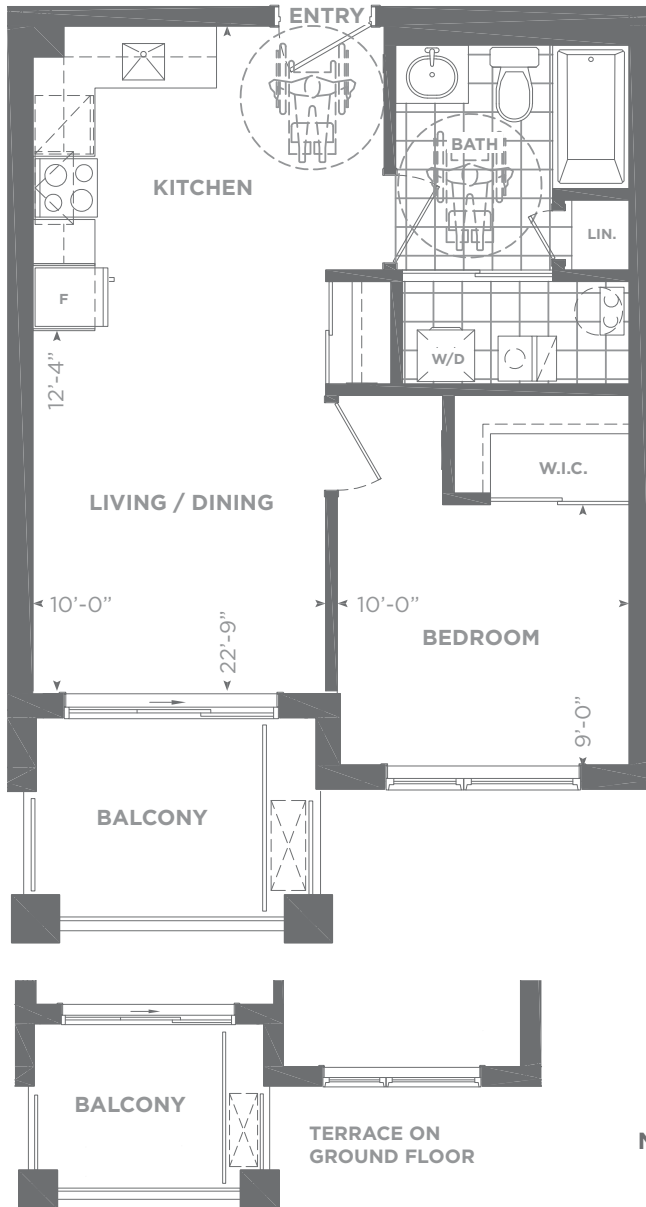

Daniels Keelesdale

BY THE EGLINTON LRT

Condominium Suites

Model 1F (B.F.)

One Bedroom

Suite area: 552 sq. ft.
Outdoor area: 65 sq. ft.
Total area: 617 sq. ft.

DiamondCorp Daniels love where you live KILMER GROUP

Drawings are not to scale. All areas and stated room dimensions are approximate. Note: Actual usable floor space may vary from the stated floor area. Floor area is measured in accordance with the HCRA directive on floor area calculations. Size and location of windows may vary. The purchaser acknowledges that the actual unit purchased may be a reversed mirror layout of the plan shown. Outdoor area will vary depending on unit location within the building. Illustration is artist's concept. E. & O. E. Please speak with a Sales Representative for details.