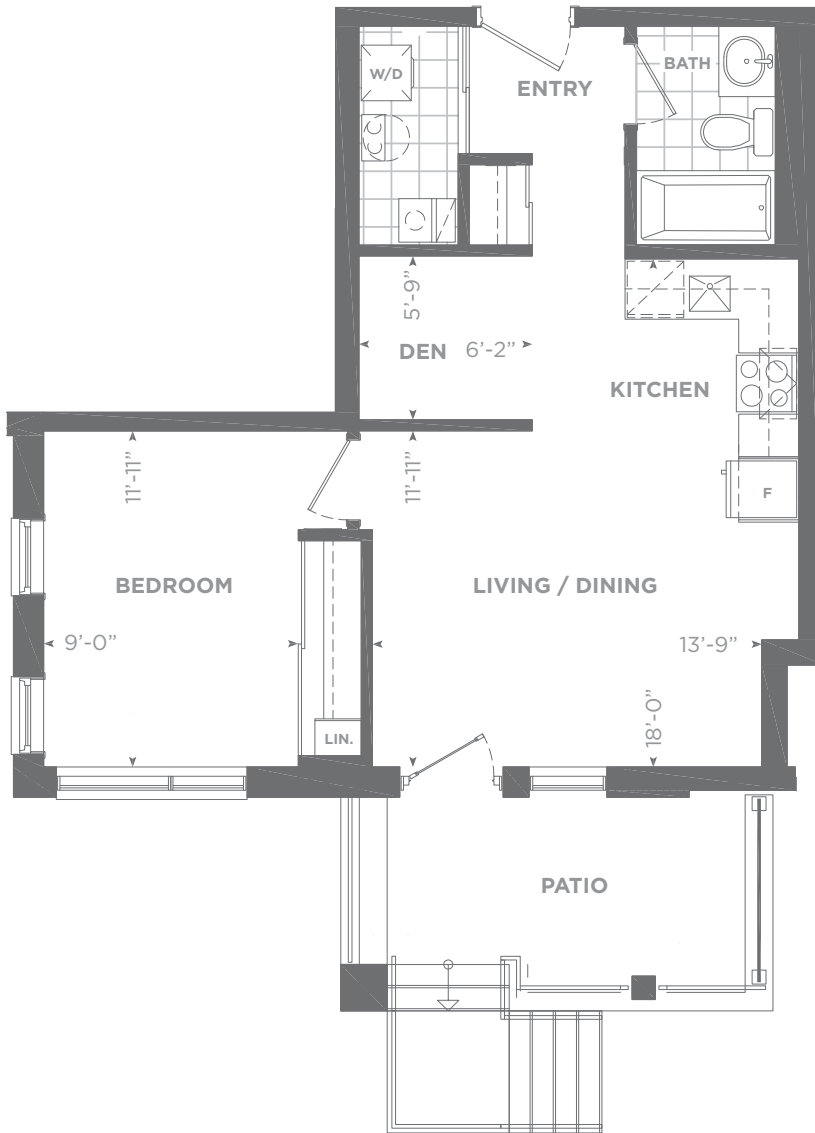

Daniels Keelesdale

BY THE EGLINTON LRT

Condominium Suites

Model 1C+D (R)

One Bedroom + Den

Suite area: 596 sq. ft.

Outdoor area: 111 sq. ft.

Total area: 707 sq. ft.

BUILDING R

GROUND FLOOR